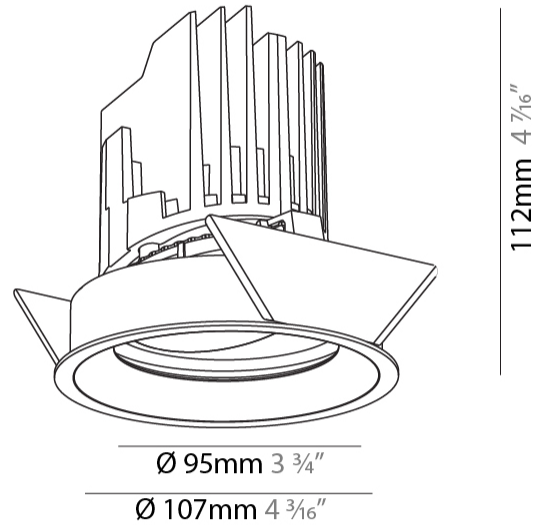

GENERAL

Series: Bioniq
Subseries: Bioniq Round Adjustable
Brand: Prolicht
Division: Architectural
Mounting Type: Recessed
Mounting Location: Ceiling
Subcategory: Downlight

PHYSICAL

Shape: Round
Diameter (mm): 107
Diameter (in): 4 3/16
Height (mm): 112
Height (in): 4 7/16
Ceiling Thickness (mm): 10 / 12.5 / 15
Ceiling Thickness (in): 3/8 or 1/2 or 9/16
Min. Recessing Depth (mm): 130
Min. Recessing Depth (in): 5 1/8
Light Distribution: Adjustable / Downlight
Weight (kg): 0.46
Weight (lbs): 1.01
Fixture Finish: SSR / BKV / CWI / CRY / HAB / LAG / UFT / ITA / RUA / RUR / MIC / FTG / MYG / TWT / LOD / PUS / FRO / FUP / KIA / POP / BLS / SPG / MEY / GOH / GUM / CHC / COM / ABZ / JAG / OBR / MOS / ROR
Fixture Material: Aluminum Die Cast
Cut-out Measurements: 98mm / 3 7/8"

OPTICAL

Reflector: 20 / 40 / 60
Adjustability: Rotational 355°, Tilt 30°

RATINGS AND CERTIFICATIONS

Certified By: Certified for North American Standards
IP rating: IP20

BIONIQ ROUND ADJUSTABLE RECESSED

A35227-

GENERAL

Series: Bioniq
 Subseries: Bioniq Round Adjustable
 Brand: Prolicht
 Division: Architectural
 Mounting Type: Recessed
 Mounting Location: Ceiling
 Subcategory: Downlight

PHYSICAL

Shape: Round
 Diameter (mm): 107
 Diameter (in): 4 3/16
 Height (mm): 112
 Height (in): 4 7/16
 Min. Recessing Depth (mm): 130
 Min. Recessing Depth (in): 5 1/8
 Light Distribution: Adjustable / Downlight
 Weight (kg): 0.46
 Weight (lbs): 1.01
 Fixture Finish: [SSR / BKV / CWI / CRY / HAB / LAG / UFT / ITA / RUA / RUR / MIC / FTG / MYG / TWT / LOD / PUS / FRO / FUP / KIA / POP / BLS / SPG / MEY / GOH / GUM / CHC / COM / ABZ / JAG / OBR / MOS / ROR](#)
 Fixture Material: Aluminum Die Cast
 Cut-out Measurements: 98mm / 3 7/8"